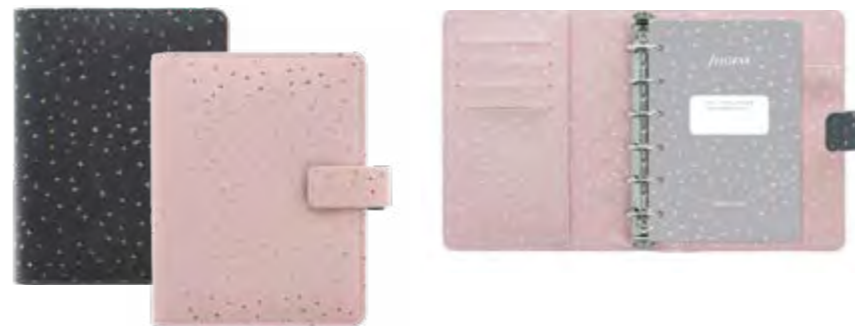

Filofax Confetti Organiser Pocket

Pocket size, smooth leather-look cover in Charcoal or Rose Quartz with gold foil accents, patterned interior in alternate colour with clean double turned edge construction. Includes: Transparent flyleaf, front sheet, undated week to view diary, six tab index, ruler/page marker, inside pockets, pen loop. Snap Closure. Ring capacity 19mm. Refills available. Size 127mm x W 145mm x D 35mm.

F028724 Organiser Pocket Confetti Charcoal

F028725 Organiser Pocket Confetti Rose Quartz